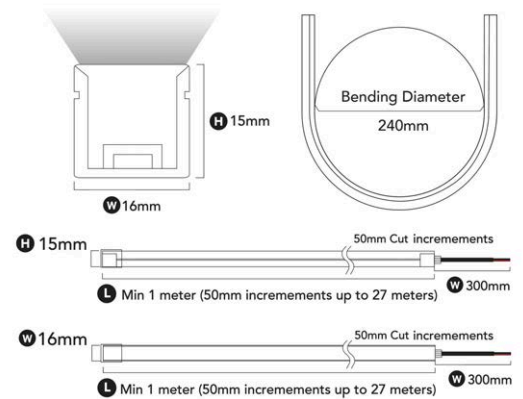

DIMENSIONS (mm)

PRODUCT CODE

3000K	10-FL1615T053
4000K	10-FL1615T054

CUTTING LENGTHS

50mm increments up until 27m
*Please allow 9mm extra on each side for the end caps

COMPATIBLE CASAMBI DEVICES

BasicDIM 24V Wireless 4ch	71-CAS24V
BasicDIM Driver 24V 150W	71-CAS24V150
BasicDIM Driver 24V 100W	71-CAS24V100
BasicDIM Driver 24V 60W	71-CAS24V60
BasicDIM Driver 24V 35W	71-CAS24V35