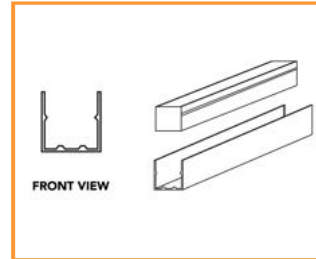

FLOW TOP ACCESSORIES

SIDE CABLE ENTRY

Code: 10-FL1615PSE

Dimensions: 27.9 (L) x 20.4 (W) x 19.4 (H) mm

Finish: Transparent

Cable Entry: Side

ALUMINIUM PROFILE

Code: 10-FL1615P1

Dimensions: 1000 (L) x 20.5 (W) x 17.6 (H) mm

Material: Aluminium

REAR CABLE ENTRY

Code: 10-FL1615PRE

Dimensions: 27.9 (L) x 20.4 (W) x 19.4 (H) mm

Finish: Transparent

Cable Entry: Bottom

MOUNTING CLIPS (set of 2)

Code: 10-FL1615MC

Dimensions: 20 (L) x 16.6 (W) x 12.4 (H) mm

Material: Stainless Steel

Each meter requires 2x clips and 2x screws

STRAIGHT CABLE ENTRY

Code: 10-FL1615PFE

Dimensions: 27.9 (L) x 20.4 (W) x 19.4 (H) mm