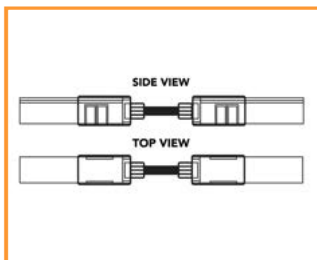

FLOW TOP ACCESSORIES

SIDE CABLE ENTRY

Code: 10-FL1615PSE

Dimensions: 27.9 (L) x 20.4 (W) x 19.4 (H) mm

Finish: Transparent

Cable Entry: Side

ALUMINIUM PROFILE

Code: 10-FL1615P1

Dimensions: 1000 (L) x 20.5 (W) x 17.6 (H) mm

Material: Aluminium

REAR CABLE ENTRY

Code: 10-FL1615PRE

Dimensions: 27.9 (L) x 20.4 (W) x 19.4 (H) mm

Finish: Transparent

Cable Entry: Bottom

MOUNTING CLIPS (set of 2)

Code: 10-FL1615MC

Dimensions: 20 (L) x 16.6 (W) x 12.4 (H) mm

Material: Stainless Steel

Each meter requires 2x clips and 2x screws

STRAIGHT CABLE ENTRY

Code: 10-FL1615PFE

Dimensions: 27.9 (L) x 20.4 (W) x 19.4 (H) mm

Finish: Transparent

Cable Entry: Front

END CAP IP67

Code: 10-FL1615EC

Dimensions: 27.9 (L) x 20.4 (W) x 19.4 (H) mm

Material: Stainless Steel