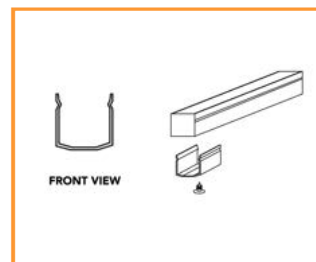

FLOW TOP ACCESSORIES

SIDE CABLE ENTRY

Code: 10-FL1615PSE

Dimensions: 27.9 (L) x 20.4 (W) x 19.4 (H) mm

Finish: Transparent

Cable Entry: Side

ALUMINIUM PROFILE

Code: 10-FL1615P1

Dimensions: 1000 (L) x 20.5 (W) x 17.6 (H) mm

Material: Aluminium

REAR CABLE ENTRY

Code: 10-FL1615PRE

Dimensions: 27.9 (L) x 20.4 (W) x 19.4 (H) mm

Finish: Transparent

Cable Entry: Bottom

MOUNTING CLIPS (set of 2)

Code: 10-FL1615MC

Dimensions: 20 (L) x 16.6 (W) x 12.4 (H) mm

Material: Stainless Steel

Each meter requires 2x clips and 2x screws

STRAIGHT CABLE ENTRY

Code: 10-FL1615PFE

Dimensions: 27.9 (L) x 20.4 (W) x 19.4 (H) mm