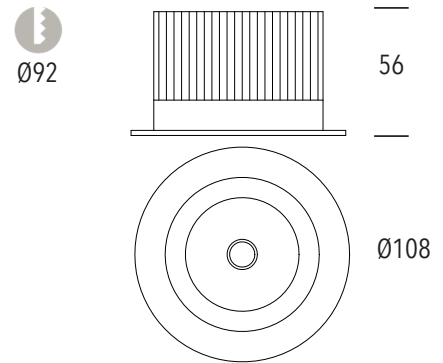

GENERAL SPECIFICATIONS

LED	12W
Lumens	1050 lm (3000K) 1110 lm (4000K)
Colour	<input type="checkbox"/> 3000K, Warm White <input type="checkbox"/> 4000K, Cool White
Efficacy	87 lm/w (3000K) 92 lm/w (4000K)
Beam	36° 60°
Material	Powder Coat Aluminium
CRI	92+
Finish	White Black
IP	44
Colour Deviation	SDCM ≤2
Lifetime	L70 >310,000hrs
Warranty	5 Years

PROJECT DETAILS

PROJECT:

TYPE:

NOTES:

DIMENSIONS (mm)

DRIVER SPECIFICATIONS

L 104 x W 43 x H 24 mm

Power	240V Remote Driver
Dimming	Phase Cut Dimming
Power Factor	> 0.90