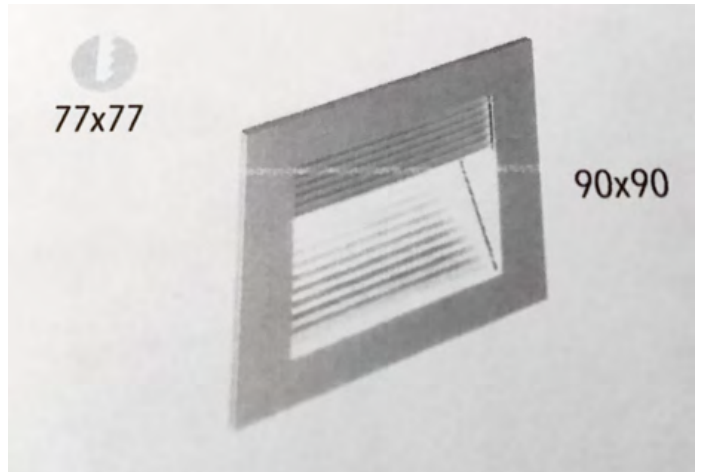

| | |
|---------|--|
| PROJECT | |
| TYPE | |
| NOTES | |

RADIANT RECESSED LED STEP LIGHT

The Radiant Recessed Square Step Light directs light towards the floor. A wide beam angle produces a clean wash of light with zero glare - perfect for lighting in hallways, stairs and foyers.

Dimensions (mm)

General Specifications

| | |
|--|-------------------|
| LED | 1.2W |
| Lumens | 62lm |
| Colour | 3000K |
| CRI | 80+ |
| Efficacy | 52lm/W |
| <i>Includes 350mA driver and aluminium canister for recessed installation.</i> | |
| Material | Anoized Aluminium |
| Finish | Silver |
| IP | 20 |
| Warranty | 1 year |