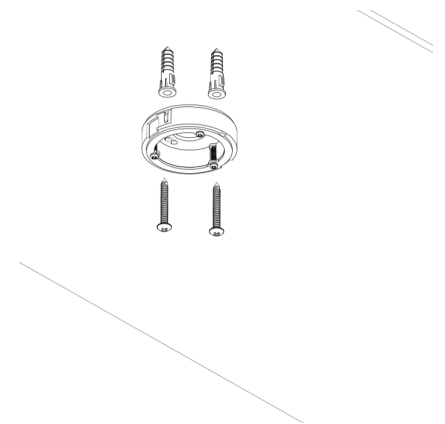

⚠ CAUTION - light fitting must be installed by a licensed electrician.

- Please ensure to read instructions correctly for the installation of the fitting provided. Failure to do so will result in a void of warranty and compromises the safety of luminaire.
- Radiant Lighting are not liable for warranties when luminaire is damaged by incorrect installation. The installation of the luminaires must be in accordance with the national safety regulations.

Please refer to Radiant Lighting's General Terms & Conditions for more information concerning the installation and warranty of our products.

STEP 1

STEP 2

STEP 3

STEP 4

STEP 5

STEP 6

Category	Ceiling	CRI	90+
Power	12W	Material	Powder Coat Aluminium
IP Rating	20	Warranty	5 Years