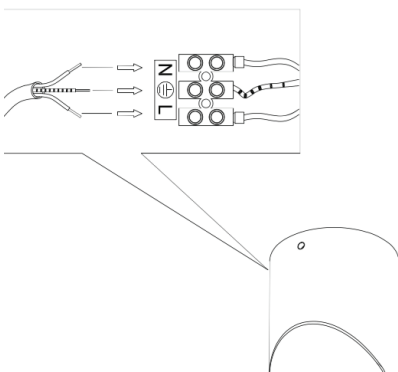

⚠ CAUTION - light fitting must be installed by a licensed electrician.

- Please ensure to read instructions correctly for the installation of the fitting provided. Failure to do so will result in a void of warranty and compromises the safety of luminaire.
- Radiant Lighting are not liable for warranties when luminaire is damaged by incorrect installation. The installation of the luminaires must be in accordance with the national safety regulations.

Please refer to Radiant Lighting's General Terms & Conditions for more information concerning the installation and warranty of our products.

STEP 1

STEP 2

STEP 3

STEP 4

STEP 5

STEP 6

Category	Ceiling	CRI	90+
Power	12W	Material	Powder Coat Aluminium
IP Rating	20	Warranty	5 Years