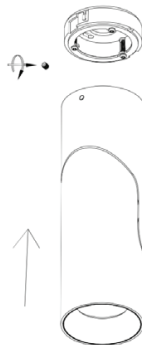

⚠ CAUTION - light fitting must be installed by a licensed electrician.

- Please ensure to read instructions correctly for the installation of the fitting provided. Failure to do so will result in a void of warranty and compromises the safety of luminaire.
- Radiant Lighting are not liable for warranties when luminaire is damaged by incorrect installation. The installation of the luminaires must be in accordance with the national safety regulations.

Please refer to Radiant Lighting's General Terms & Conditions for more information concerning the installation and warranty of our products.

STEP 1

STEP 2

STEP 3

STEP 4

STEP 5

STEP 6

Category	Ceiling	CRI	90+
Power	12W	Material	Powder Coat Aluminium
IP Rating	20	Warranty	5 Years