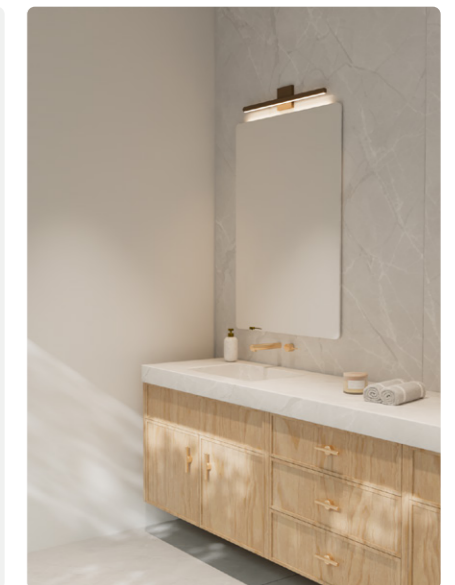

Blend In Or Stand Out

Go classic with our standard powder-coated black or white, or stand out with our new finishes, champagne & carbon.

Opal Diffused Wall Washing

The LS Wall Washer features an opal diffuser, creating smooth, diffused, gradients of light.