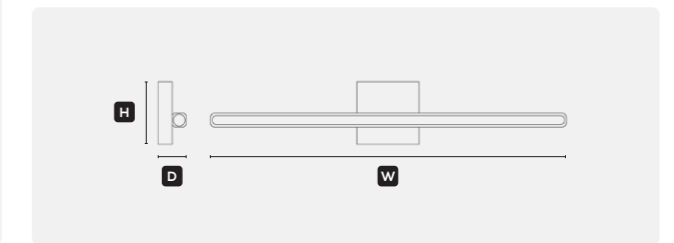

LS WALL

LED & LUMENS

6W 335 Lm

EFFICACY Up to 56 Lm/W

DIMENSIONS H 300mm W 25mm D 27mm

LS WALL WASHER

LED & LUMENS

7W 357 Lm

EFFICACY Up to 51 Lm/W

DIMENSIONS W 620mm D 50mm H 100mm

Defining Your Space

Keep the light where you need it with lenses and a black inner baffle for the LS Wall, helping to reduce glare and direct light.