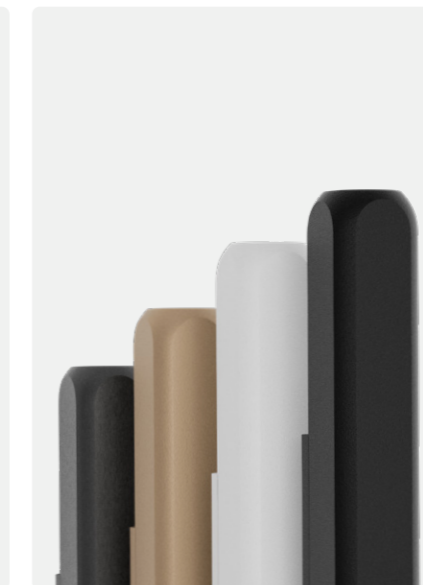

Blend In Or Stand Out

Go classic with our standard powder-coated black or white, or stand out with our new finishes, champagne & carbon.