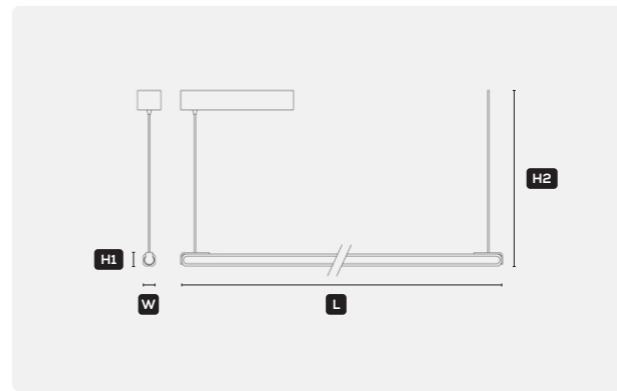

LS GLIDE

DIMENSIONS	L 1520mm	W 25mm	H1 27mm	H2 2060mm

LUMINAIRE OPTIONS

FINISHES

☒ CHAMPAGNE ☐ CARBON

GENERAL SPECIFICATIONS

LED	LUMENS
43W	2720Lm
EFFICACY	Up to 63 Lm/W
COLOUR	3000K, Warm White
MATERIAL	Aluminium
CRI	90+
BEAM	24°
IP	20
COLOUR DEVIATION	SDCM ≤2.4
LIFETIME	> 60,000hrs
WARRANTY	3 Years

DRIVER SPECIFICATIONS

POWER	240V Built-In, Dimmable Driver
DIMMING	Phase-Cut Dimming

PRODUCT CODES

Champagne	119-GL1543CH243
Carbon	119-GL1543C243