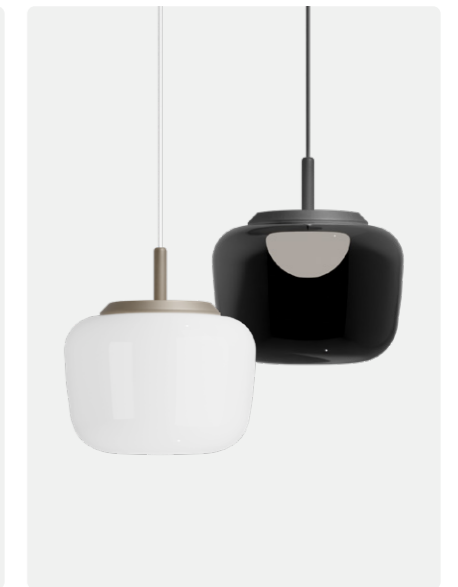

DIMENSIONS

W1 Ø128mm W2 Ø55mm H1 336mm H2 90mm

Dual Purpose Lighting

While the Bloom casts a warm, ambient glow throughout your space, a discreet, low-glare task light brings practicality to the space below.

LED & LUMENS [White Glass | Smoke Glass]

15W 1080 Lm | 505 Lm

EFFICACY Up to 72 Lm/W

DIMENSIONS

W1 Ø150mm **W2** Ø60mm **H1** 106mm **H2** 160mm **H3** 100mm

Designed For Ambience

The Volley provides a stunning and even ambience throughout, featuring two levels of diffusion out from the LED.