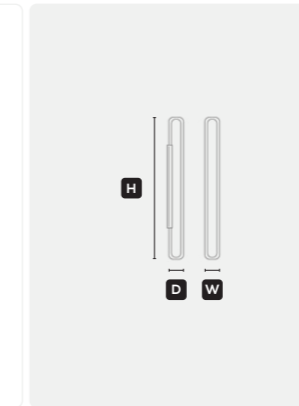

LED & LUMENS [White Glass | Smoke Glass]

15W 1080 Lm | 505 Lm

EFFICACY Up to 72 Lm/W

DIMENSIONS

W1 Ø150mm **W2** Ø60mm **H1** 106mm **H2** 160mm **H3** 100mm

Designed For Ambience

The Volley provides a stunning and even ambience throughout, featuring two levels of diffusion out from the LED.

LED & LUMENS

43W 2720lm

EFFICACY Up to 63 Lm/W

DIMENSIONS

L 1520mm W 25mm H1 27mm H2 2060m

Refined Illumination

Keep the light where you need it with lenses and a black baffle, further guiding the light and reducing glare.

LS WALL

LED & LUMENS

6W 335 Lm

EFFICACY Up to 56 Lm/W

DIMENSIONS H 300mm W 25mm D 27mm

LS WALL WASHER

LED & LUMENS

7W 357 Lm

VOLLEY

DIMENSIONS	W1 Ø150mm	H1 106mm	H2 160mm
CANOPY DIMENSIONS	W2 Ø60mm	H3 100mm	
CABLE LENGTH	2m		

LUMINAIRE OPTIONS

FINISHES

BLACK WHITE CHAMPAGNE CARBON

GLASS FINISHES

WHITE SMOKE

GENERAL SPECIFICATIONS