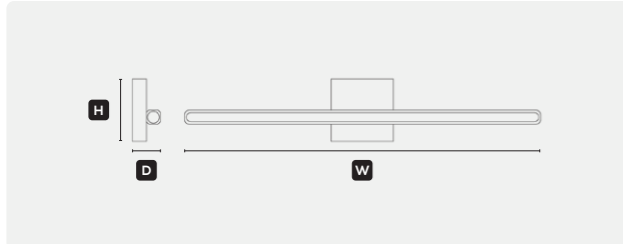

Product Specifications

LS WALL WASHER

DIMENSIONS   **W** 620mm   **D** 50mm   **H** 100mm

LUMINAIRE OPTIONS

FINISHES

☒ BLACK   ☐ WHITE   ☐ CHAMPAGNE   ☐ CARBON

GENERAL SPECIFICATIONS

LED	LUMENS
7W	357Lm
EFFICACY	Up to 51 Lm/W
COLOUR	3000K, Warm White
MATERIAL	Aluminium
CRI	90+
BEAM	108°
IP	54
COLOUR DEVIATION	SDCM ≤3
LIFETIME	> 72,000hrs L70
WARRANTY	3 Years

DRIVER SPECIFICATIONS

POWER	240V Built-In, Dimmable Driver
DIMMING	Phase-Cut Dimming

PRODUCT CODES

Black	119-LS6209B903
White	119-LS6209W903
Champagne	119-LS6209CH903
Carbon	119-LS6209C903

Quality is our guiding light in everything we do.

The FAZE Laboratory team collaborates with architects, designers and builders daily to incorporate light into projects. Our collaborative approach to lighting has helped inform many of our truly unique and innovative luminaires.

Partner up The Inspire Collection with the rest of the FAZE collection to truly put your lighting in a league of its own.

Scan The QR Code or head to the link below to learn more about FAZE
fazelight.com