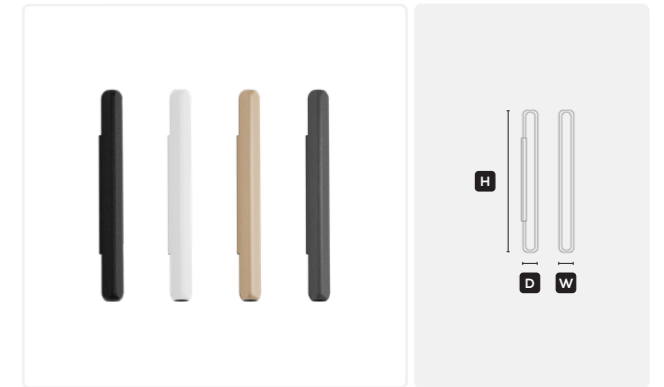

LS WALL

DIMENSIONS	H 300mm	W 25mm	D 27mm

LUMINAIRE OPTIONS

FINISHES

☒ BLACK ☐ WHITE ☐ CHAMPAGNE ☐ CARBON

GENERAL SPECIFICATIONS

LED	LUMENS
6W	335Lm
EFFICACY	Up to 56 Lm/W
COLOUR	3000K, Warm White
MATERIAL	Aluminium
CRI	90+
BEAM	24°
IP	20
COLOUR DEVIATION	SDCM ≤3
LIFETIME	> 72,000hrs L70
WARRANTY	3 Years

DRIVER SPECIFICATIONS

POWER	240V Built-In, Non-Dimmable Driver
DIMMING	Non-Dimming

PRODUCT CODES

Black	119-LS3007B243
White	119-LS3007W243
Champagne	119-LS3007CH243
Carbon	119-LS3007C243