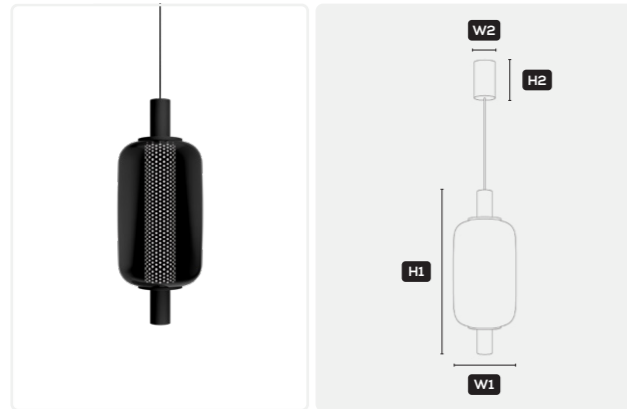

FINISHES

- Black
- White
- Champagne
- Carbon

FEATURES

cri 90+

Product Specifications

BLOOM

DIMENSIONS	W1 Ø128mm	H1 336mm
CANOPY DIMENSIONS	W2 Ø55mm	H2 90mm
CABLE LENGTH	2m	

LUMINAIRE OPTIONS