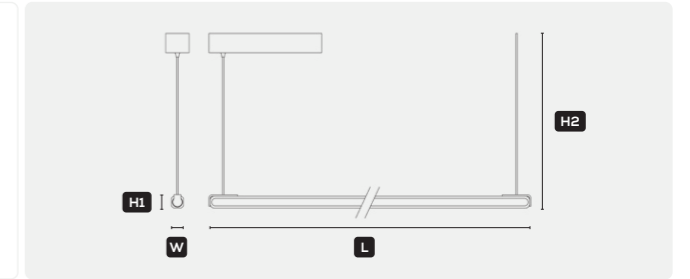

LED & LUMENS [White Glass | Smoke Glass]

15W 1080 Lm | 505 Lm

EFFICACY Up to 72 Lm/W

DIMENSIONS

W1 Ø150mm **W2** Ø60mm **H1** 106mm **H2** 160mm **H3** 100mm

Designed For Ambience

The Volley provides a stunning and even ambience throughout, featuring two levels of diffusion out from the LED.

The LS range breaks down the barrier on what a linear luminaire can be, with fittings that can fit into a variety of categories and inspire any space.

Each luminaire in the LS Series carries the same form in its design, creating a seamless cohesion throughout your space. Tie in design choices made in one space through to the rest of them effortlessly.

LED & LUMENS

43W 2720lm

EFFICACY Up to 63 Lm/W

DIMENSIONS

L 1520mm W 25mm H1 27mm H2 2060m

Refined Illumination

Keep the light where you need it with lenses and a black baffle, further guiding the light and reducing glare.