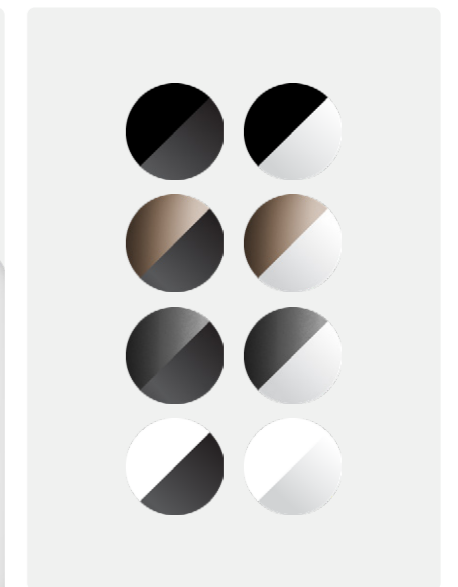

Versatile Finishes

Match the Bloom to any aesthetic with up to eight different finish combinations.

FINISHES

- Black
- White
- Champagne
- Carbon

GLASS FINISHES

- Smoke
- White

FEATURES

- 90+
- Dimmable