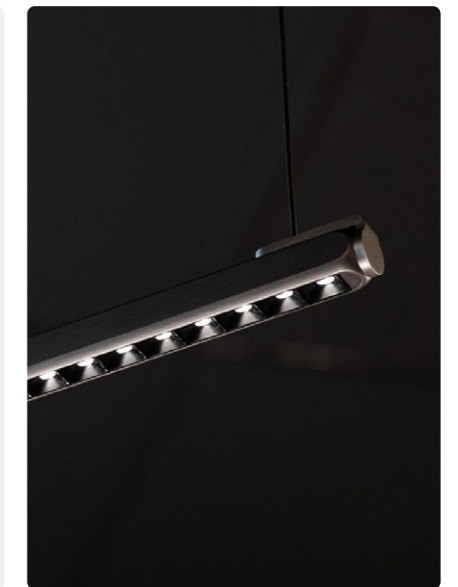

Deep-Set LED's

Keep light-leakage to a minimum with purpose-built baffles and deep-set LED's. Providing greater efficiency, as well as improved visual comfort.

FINISHES

- Champagne
- Carbon

FEATURES

- CRI 90+
- Dimmable