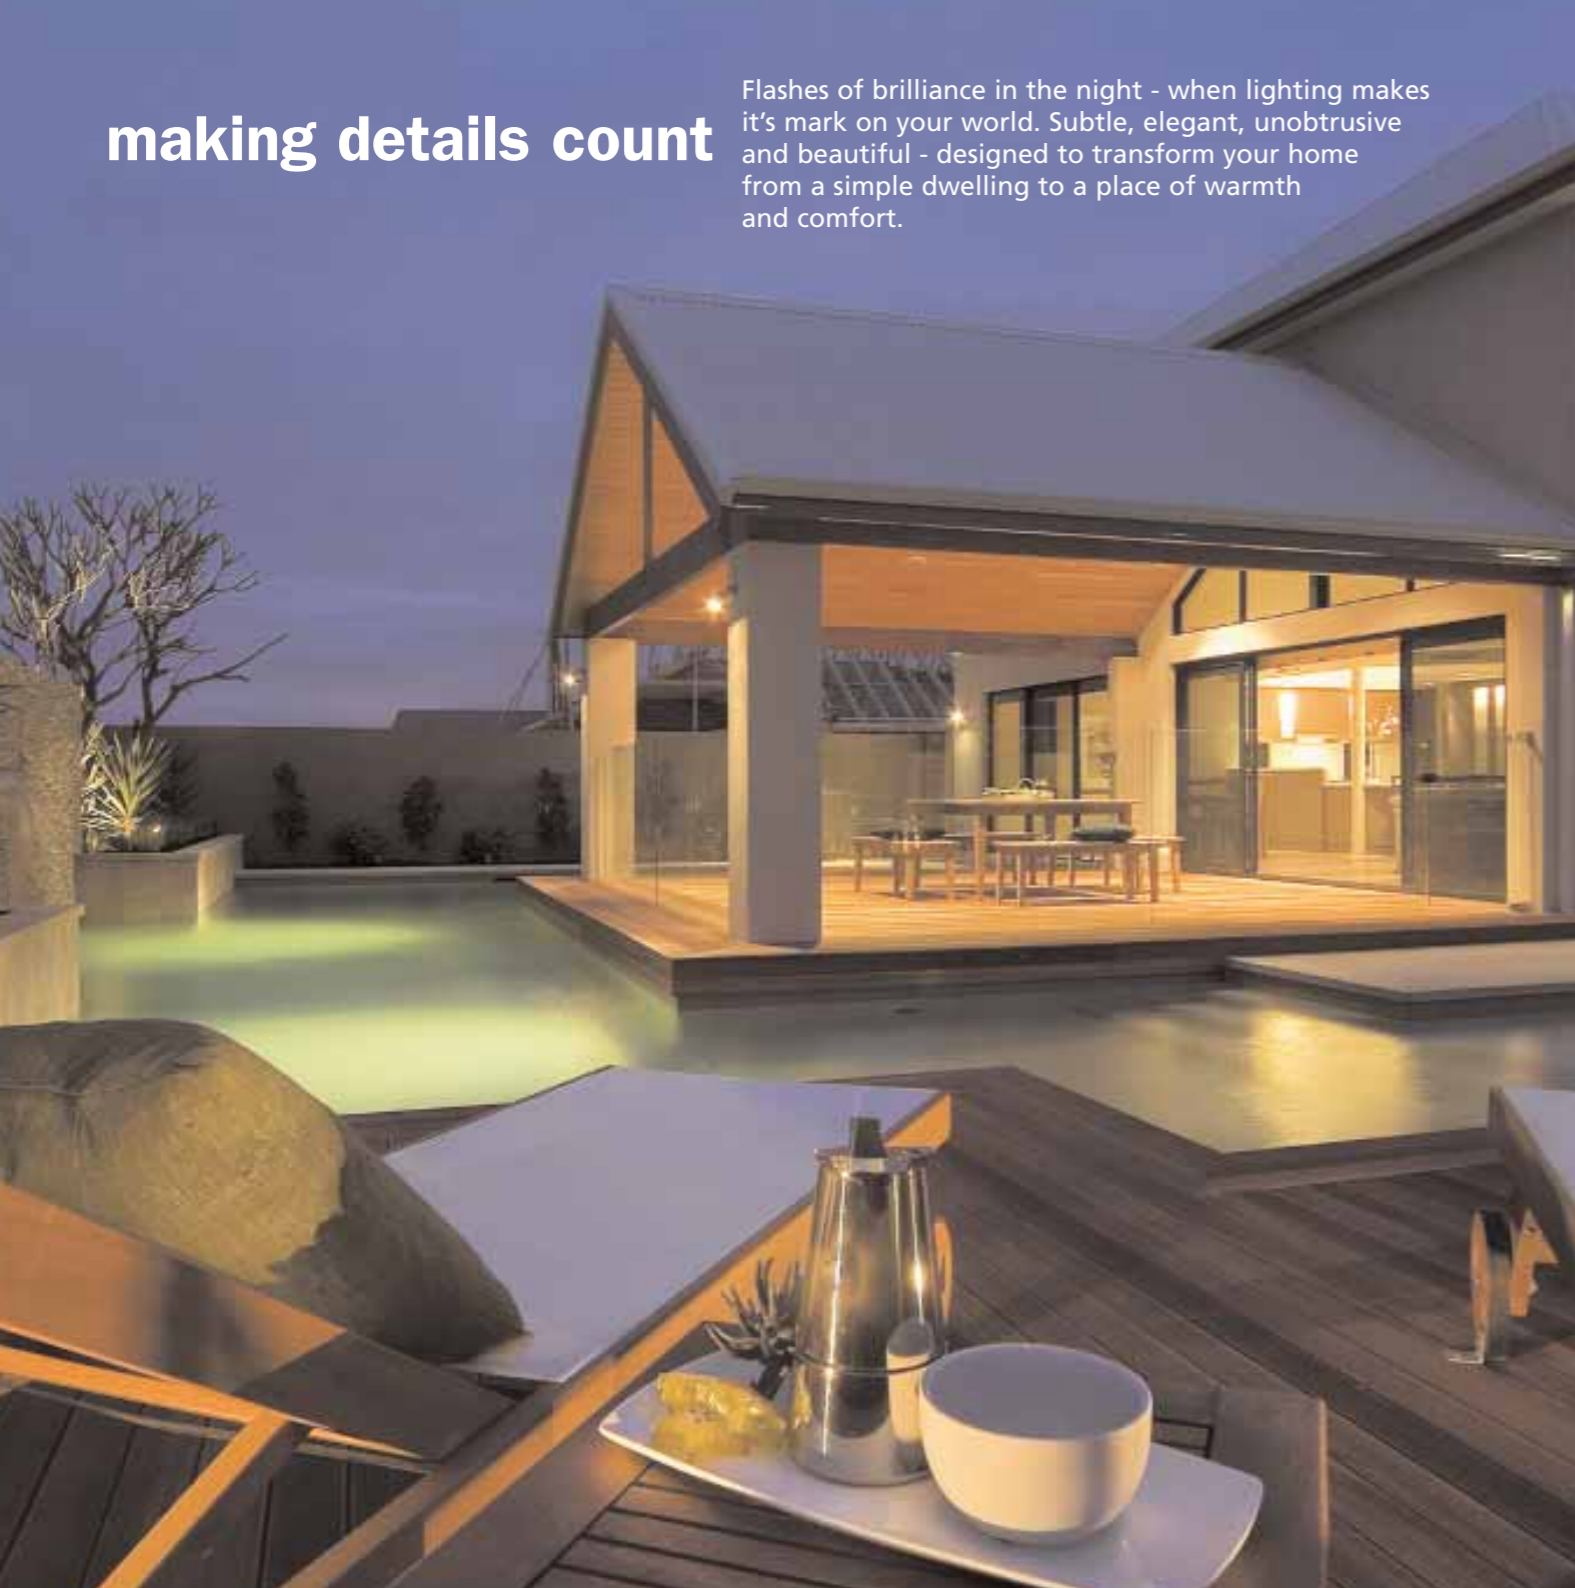

flexibility is the key

The rotation ring permits a full 360° of movement to allow for microadjustment when light placement is critical

Tilts 40° to allow directional alignment on specific objects such as wall hangings or ornaments