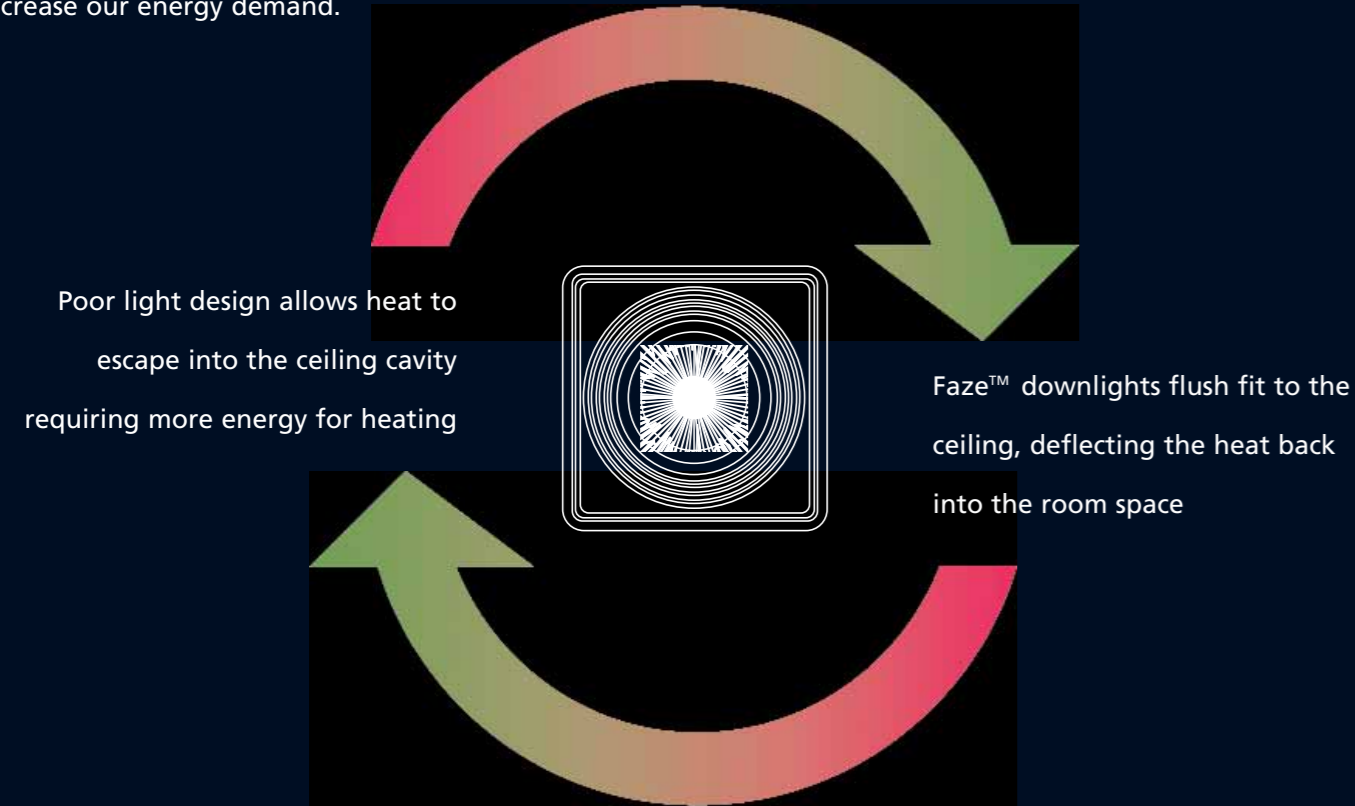

efficiency to help the planet

Faze™ downlights are a completely sealed unit that prevents the dissipation of heat into the ceiling cavity. Heat loss through poorly designed light fixtures contribute to the inefficiency of the home or office air circulation system and increase our energy demand.