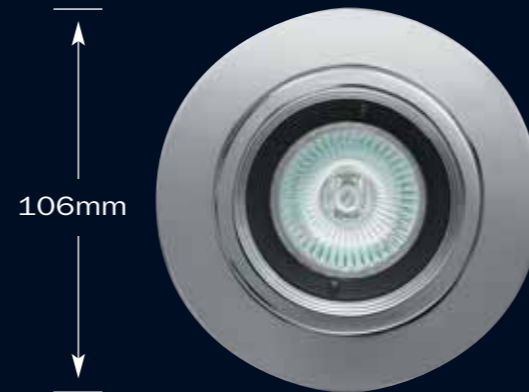

the design process

Faze™ is a unique range of low voltage downlights now available in round and square configurations. In addition to a fixed version, a 360° rotatable model that tilts is included in the product range. The 'flush to the ceiling' design makes them energy efficient and completely dust free. An innovative baffle component on the Faze™ lighting range sets them apart from other downlights plus they are available for concrete canister installation.

flexibility is the key

The rotation ring permits a full 360° of movement to allow for microadjustment when light placement is critical

Tilts 40° to allow directional alignment on specific objects such as wall hangings or ornaments

efficiency to help the planet

Faze™ downlights are a completely sealed unit that prevents the dissipation of heat into the ceiling cavity. Heat loss through poorly designed light fixtures contribute to the inefficiency of the home or office air circulation system and increase our energy demand.

Smart thinking, big benefits:

identifying problems > designs that actually work

thinking ahead > long term solutions with ongoing benefits

FAZE₀₁

Fixed Round

Features

- Unique baffle design to minimise glare
- Quick release ring for easy lamp changing
- Neat design ensuring minimal gaps to increase energy efficiency and reduce dust
- Available in many colour combinations
- Available in concrete version