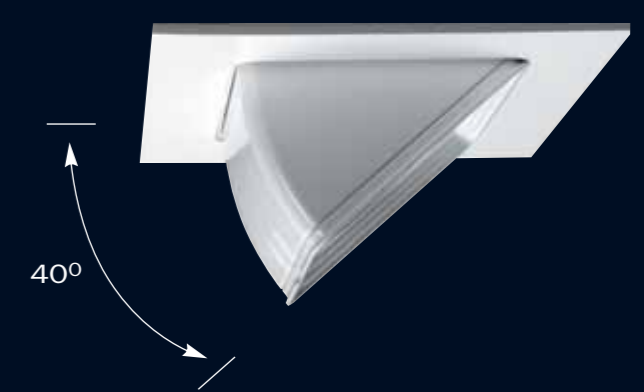

Tilt Square

Features

- Unique baffle design to minimise glare
- Quick release ring for easy lamp changing
- Tilt to 40°
- Neat design ensuring minimal gaps to increase energy efficiency and reduce dust
- Available in many colour combinations
- Available in concrete version

Specifications

- 3 Year warranty
- 100% aluminium fitting
- Italian lampholder with 600mm lead
- 95mm diameter cut out

Colours   Order Code

- White Satin   83-1120
- Anotec Off White   83-1121
- Black Satin   83-1123
- 24k Gold   83-1124
- Chrome   83-1125
- Satin Chrome   83-1126
- Silver   83-1127

To specify concrete version add 'FC' to the end of the order code (eg 83-1000FC)

To specify concrete version add 'FC' to the end of the order code (eg 83-1100FC)