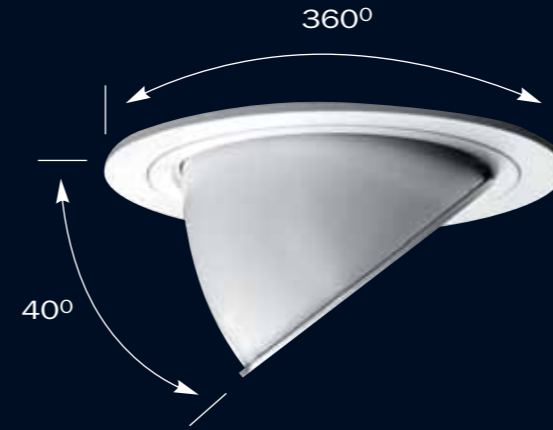

the design process

Faze™ is a unique range of low voltage downlights now available in round and square configurations. In addition to a fixed version, a 360° rotatable model that tilts is included in the product range. The 'flush to the ceiling' design makes them energy efficient and completely dust free. An innovative baffle component on the Faze™ lighting range sets them apart from other downlights plus they are available for concrete canister installation.

flexibility is the key

The rotation ring permits a full 360° of movement to allow for microadjustment when light placement is critical

Tilts 40° to allow directional alignment on specific objects such as wall hangings or ornaments

Smart thinking, big benefits:

identifying problems > designs that actually work

thinking ahead > long term solutions with ongoing benefits

FAZE₀₁

Fixed Round

Features

- Unique baffle design to minimise glare
- Quick release ring for easy lamp changing
- Neat design ensuring minimal gaps to increase energy efficiency and reduce dust
- Available in many colour combinations
- Available in concrete version

Tilt-Swivel Round

Features

- Unique baffle design to minimise glare
- Quick release ring for easy lamp changing
- Tilt to 40° and swivel through 360°
- Neat design ensuring minimal gaps to increase energy efficiency and reduce dust
- Available in many colour combinations
- Available in concrete version